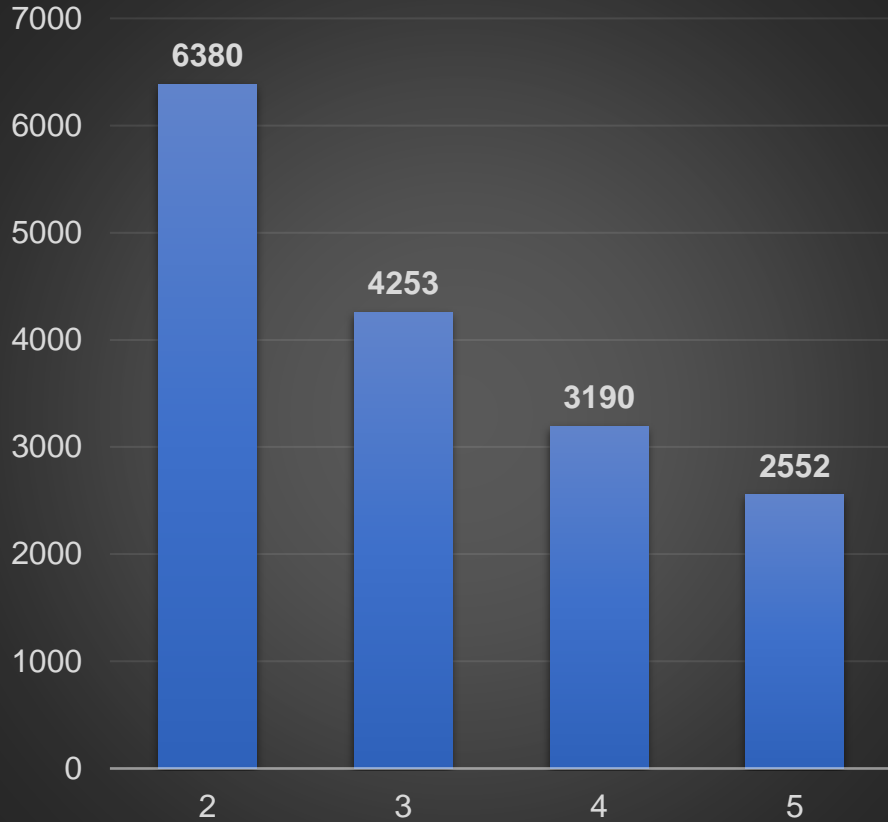

Hold Onto Your PHONE!

Source: Green Alliance

Water footprint per year (liters)