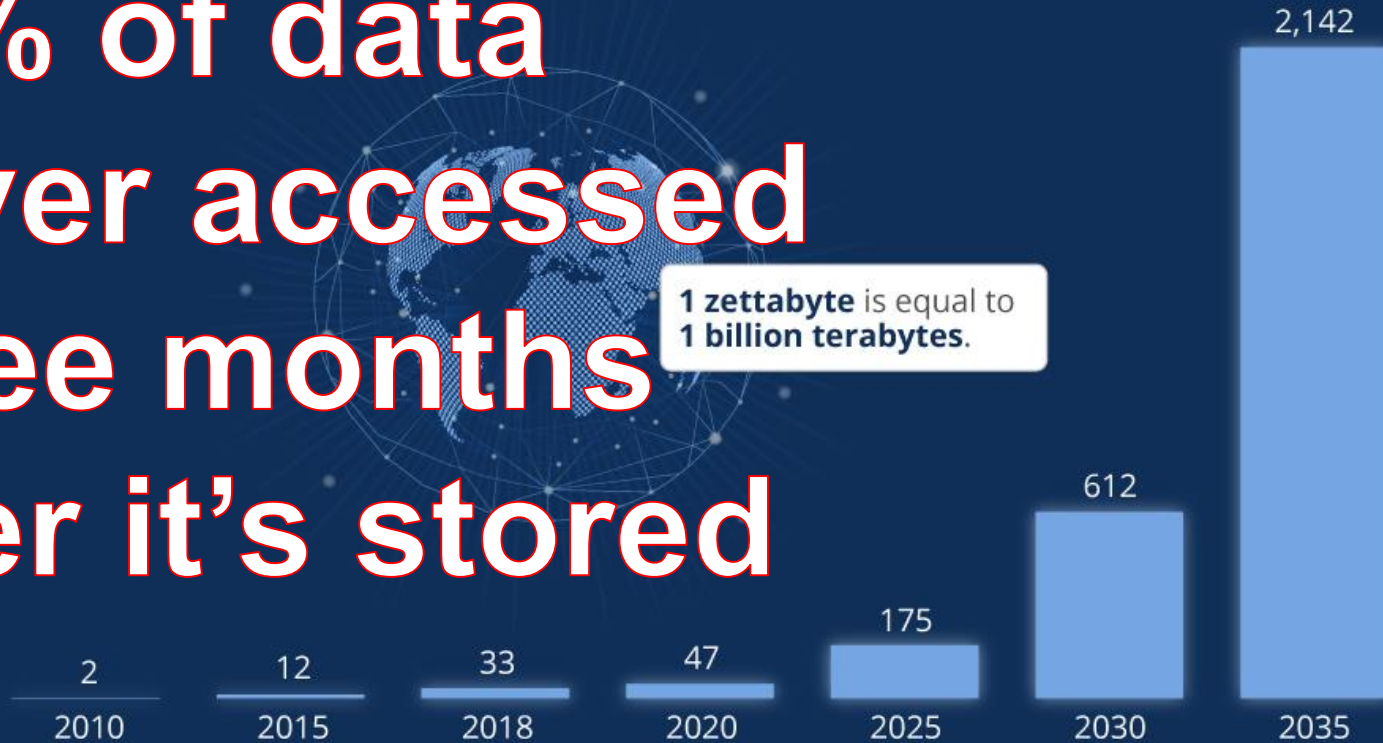

400 KB
2005

700 KB
2010

2 MB
2015

4 MB
2020

#WorldWideWaste
@gerrymcgovern

Global Data Creation is About to Explode

Actual and forecast amount of data created worldwide 2010-2035 (in zettabytes)

90% of data
never accessed
three months
after it's stored

1 zettabyte is equal to
1 billion terabytes.

@StatistaCharts

Source: Statista Digital Economy Compass 2019

statista

Courtesy of Wikimedia Commons

Agbogbloshie
scrap yard
in Ghana.

- ❑ **2019: 54 million tons of e-waste**
- ❑ **16 out of 17 rare earth materials used in smartphones**
- ❑ **Viruses increasing because of greater habitat disturbance**