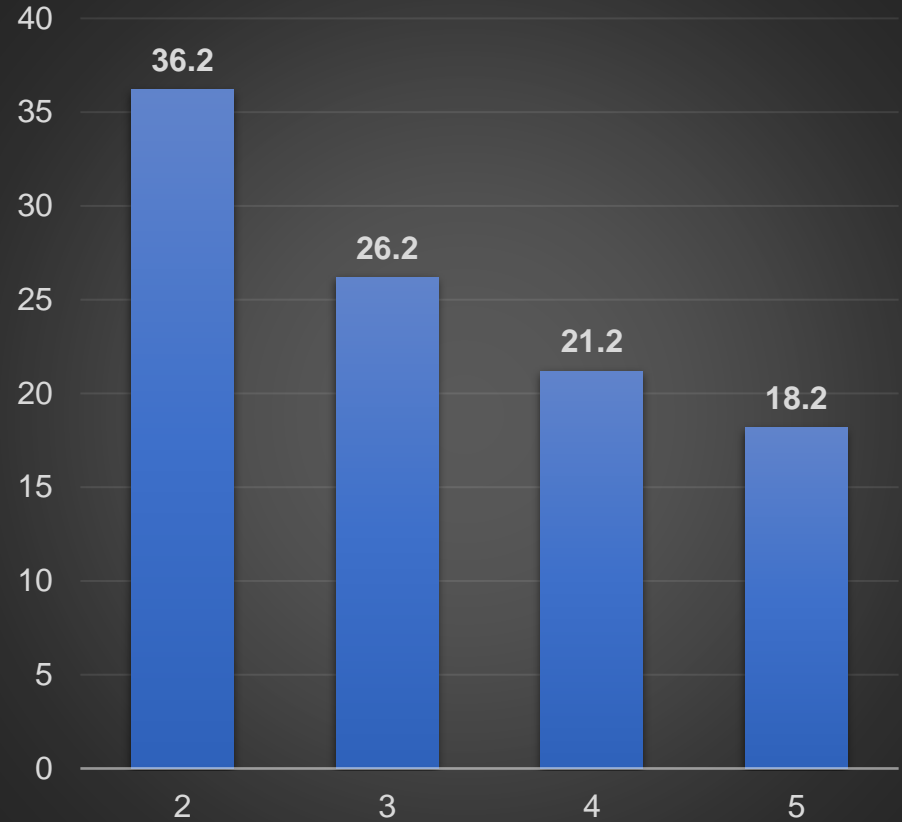

Carbon footprint per year (KG CO2)