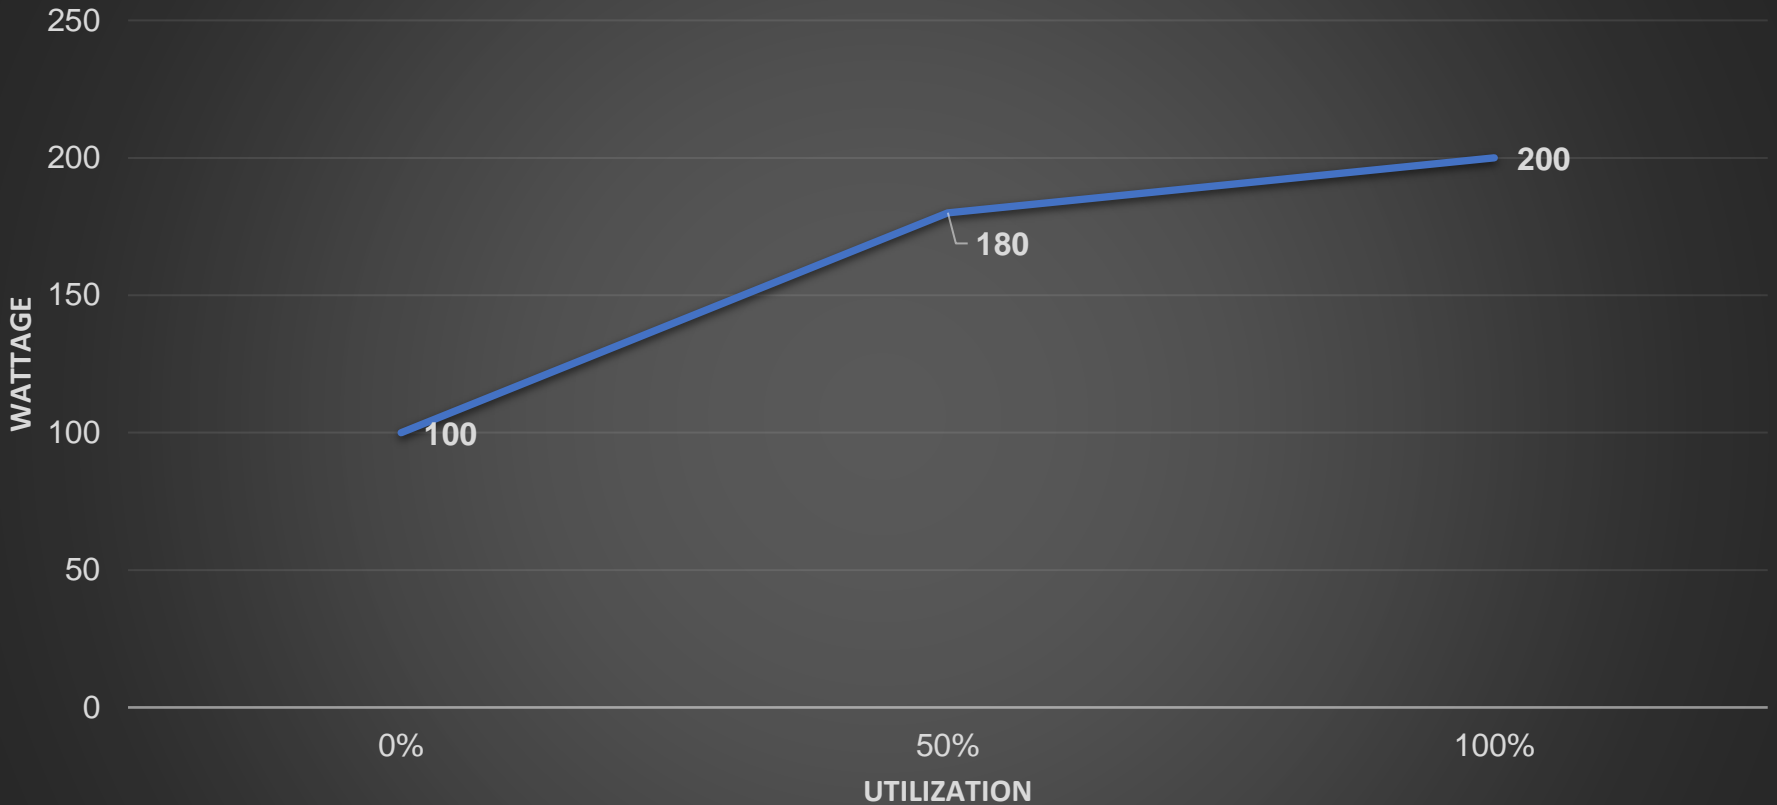

Turn stuff OFF (Desktop power usage)