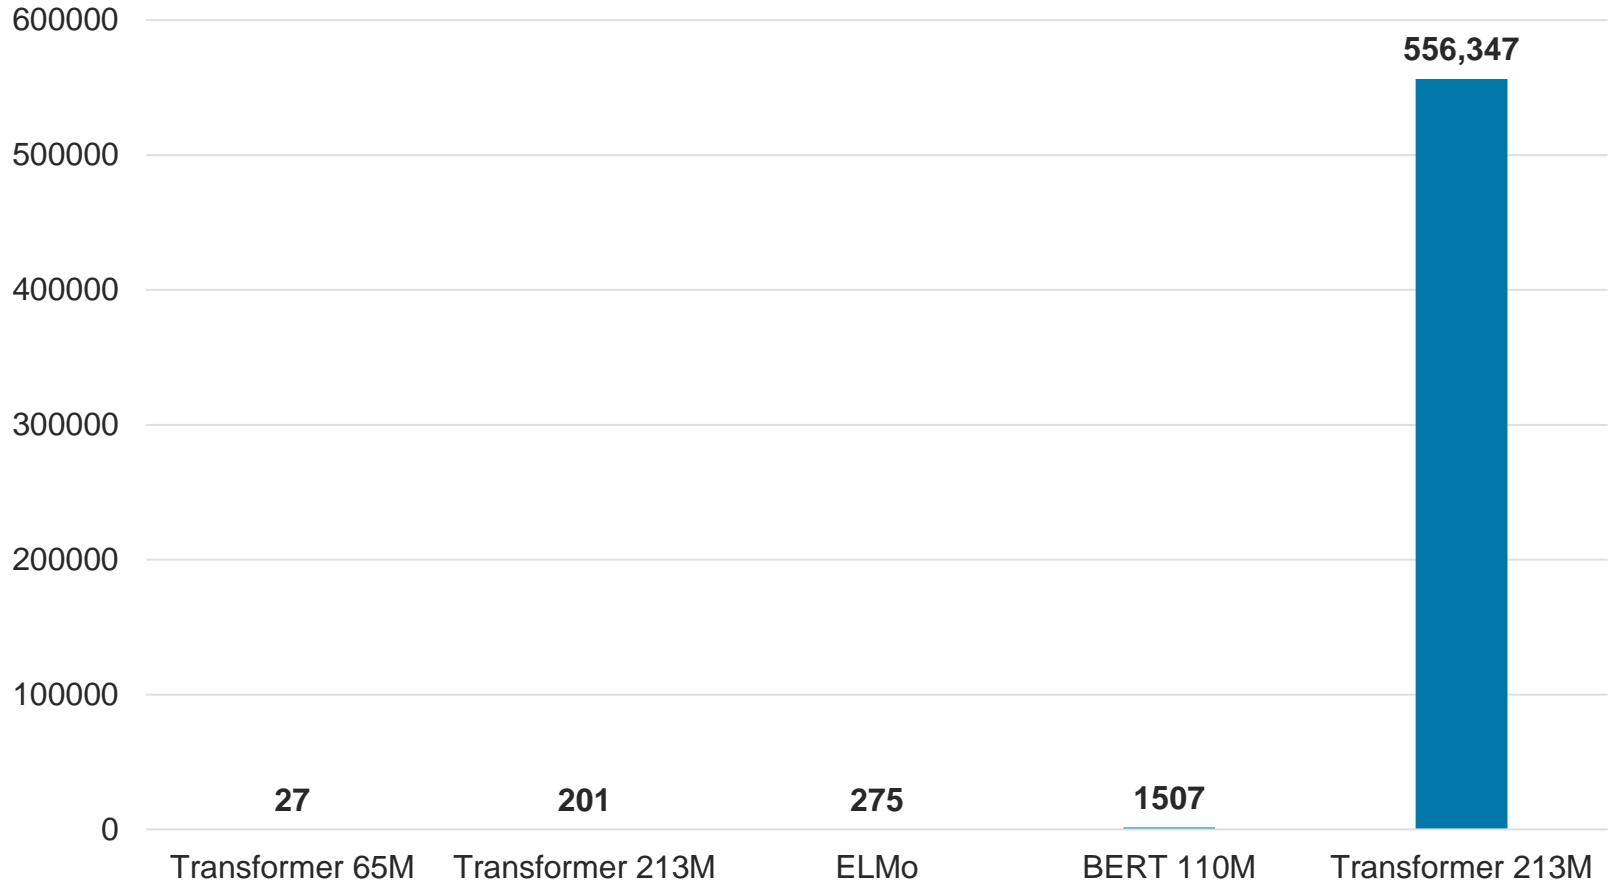

kWh required to train AI models (2017 -2019)