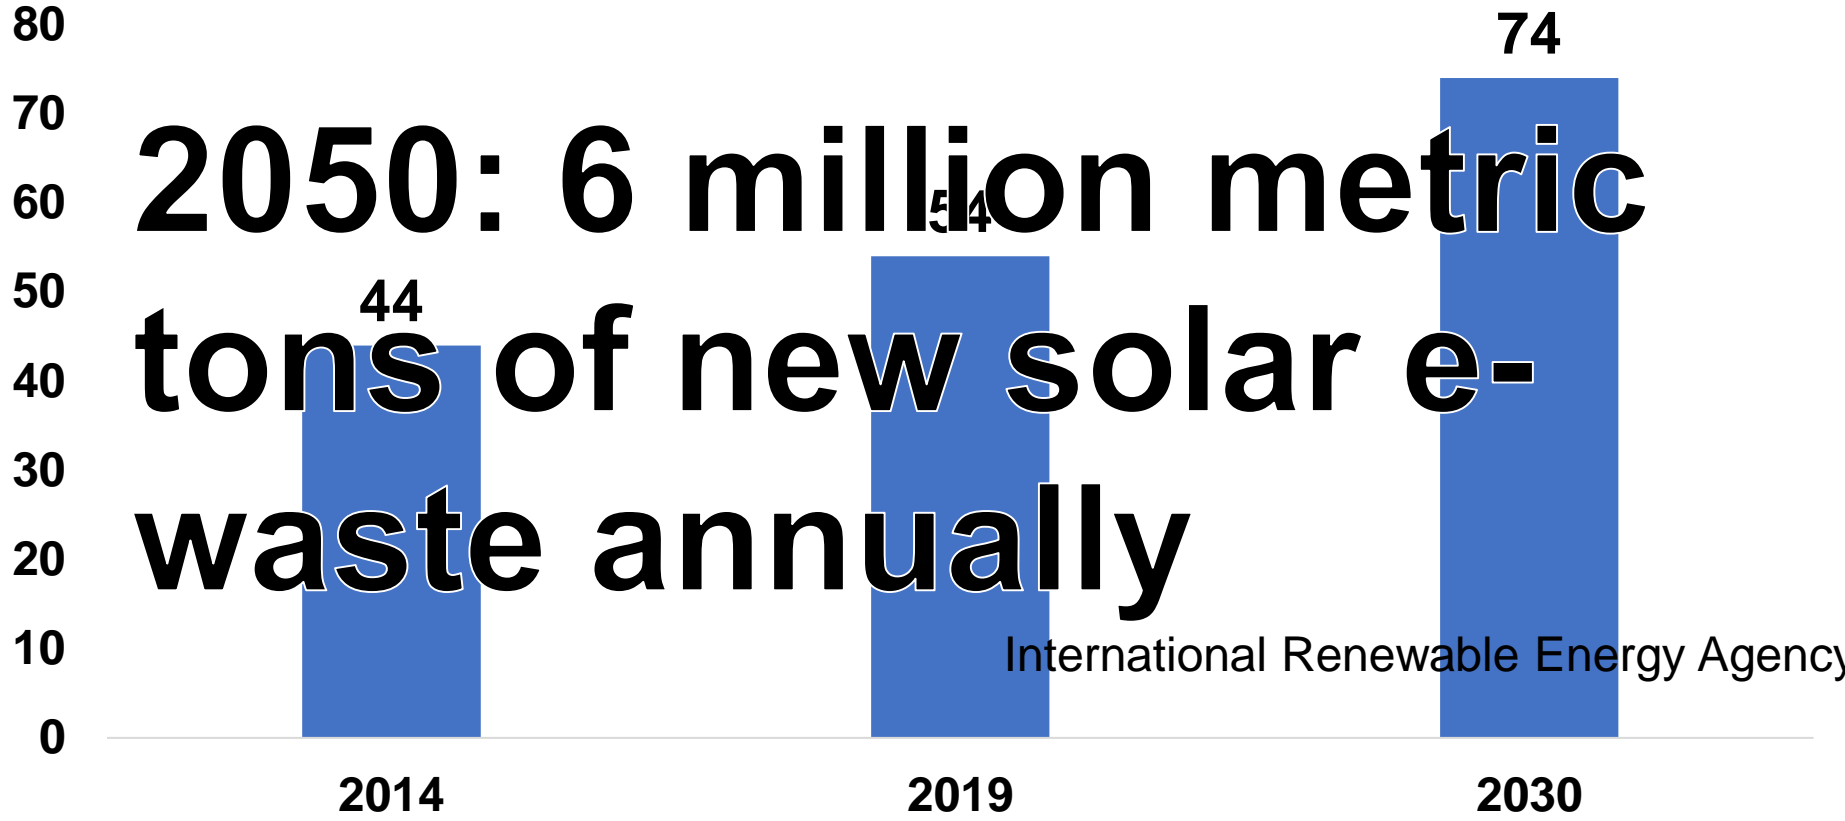

Hold Onto Your PHONE!

Source: Green Alliance

Water footprint per year (liters)

Carbon footprint per year (KG CO2)

E-waste: Million metric tons

2050: 6 million metric tons of new solar e-waste annually

International Renewable Energy Agency /

- 
- An aerial photograph of a large solar farm. The solar panels are arranged in neat rows across a flat, open landscape. The text is overlaid on the image in a white, bold, sans-serif font with a blue outline. The text is arranged in four lines, each starting with a decorative symbol.
- ❖ Solar panel recycling yield: \$3
 - ❖ Cost to recycle: \$12 - \$25
 - ❖ (Not counting transportation.)
 - ❖ Cost to dump: \$1